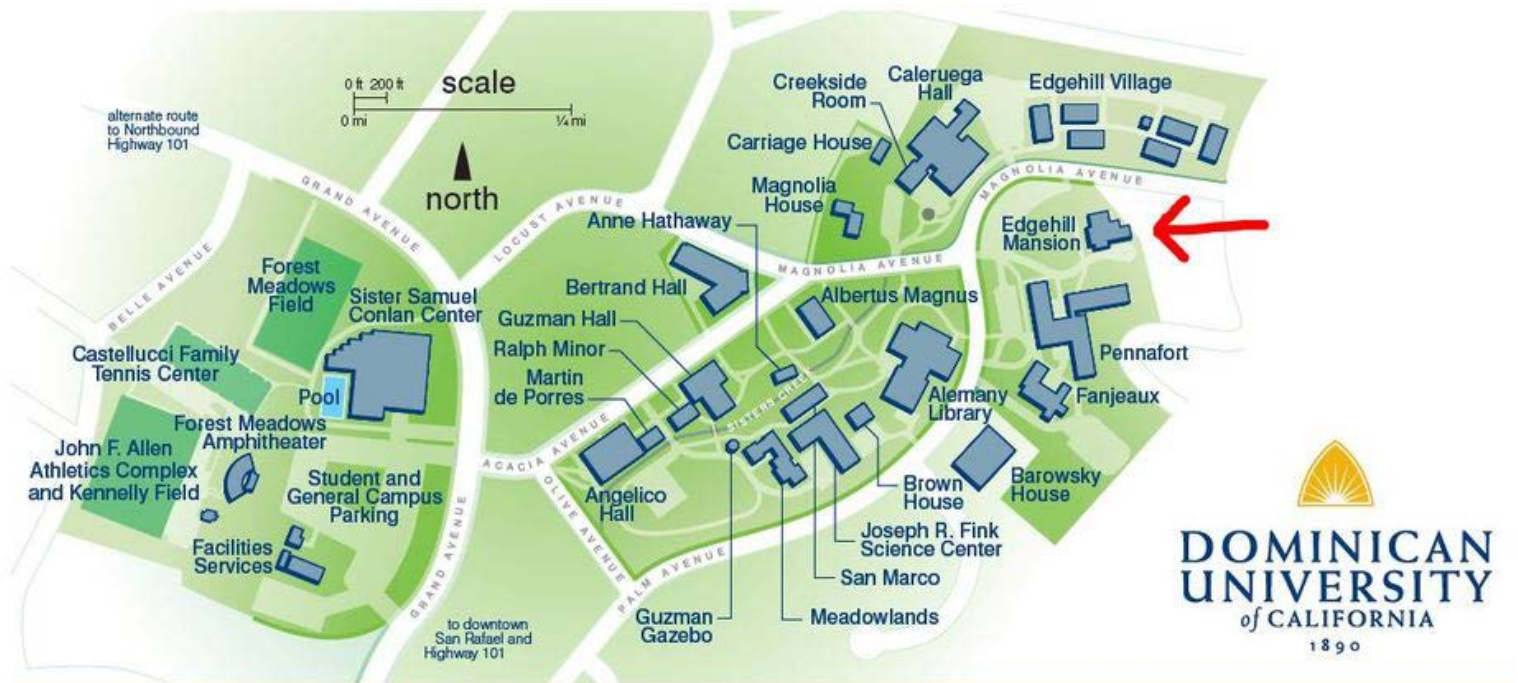

John of God Healing Meditation Group

San Rafael, CA (North San Francisco Bay Area)

Address:

Dominican University
Benincasa Chapel in
the Edgehill Mansion

75 Magnolia Avenue
San Rafael, CA

Directions:

From Hwy 101 Northbound

- Central San Rafael exit
- Right on 2nd Street (first light)
- Left on Grand Avenue (1st left)
- Right on Acacia (8th right)
- Right on Magnolia (2nd right)
- Immediately see two pillars, drive through them.
- Parking lot immediately on left.
- Walk up the hill to the door on the far side of the mansion.

Handicap parking is behind the mansion. (Turn left at the top of the hill)

From Hwy 101 Southbound

- Central San Rafael turnoff
- Left on Mission Ave (1st light)
- Left on Grand Avenue (3rd left)
- Right on Acacia (5th right)
- Right on Magnolia (2nd right)
- Immediately see two pillars, drive through them.
- Parking lot immediately on left.
- Walk up the hill to the door on the far side of the mansion.

Handicap parking is behind the mansion. (Turn left at the top of the hill)